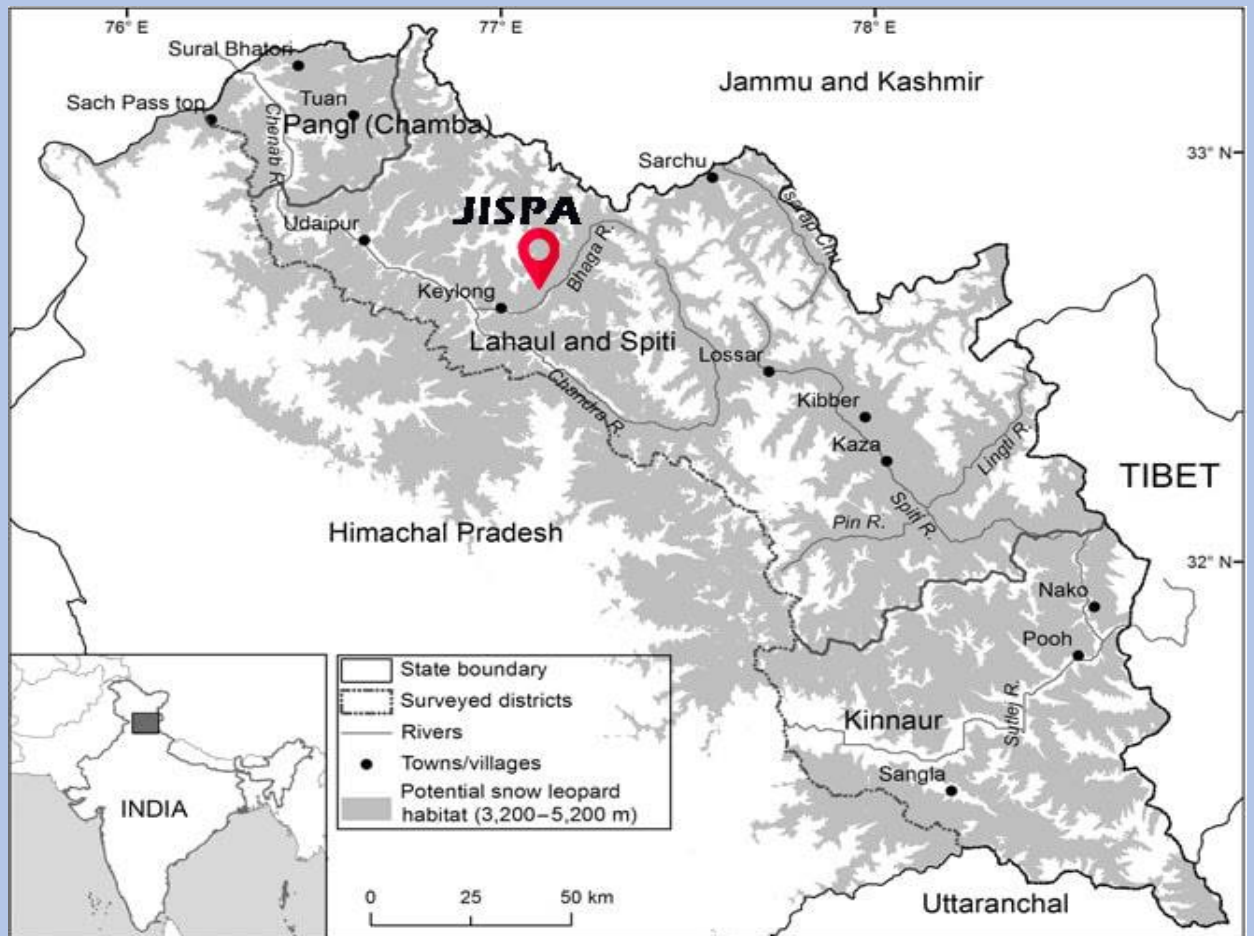

- ✚ In an effort to enhance the operational readiness of law enforcement agencies, the Lahaul and Spiti district conducted its annual firing drill at BAT RANGE in JISPA.